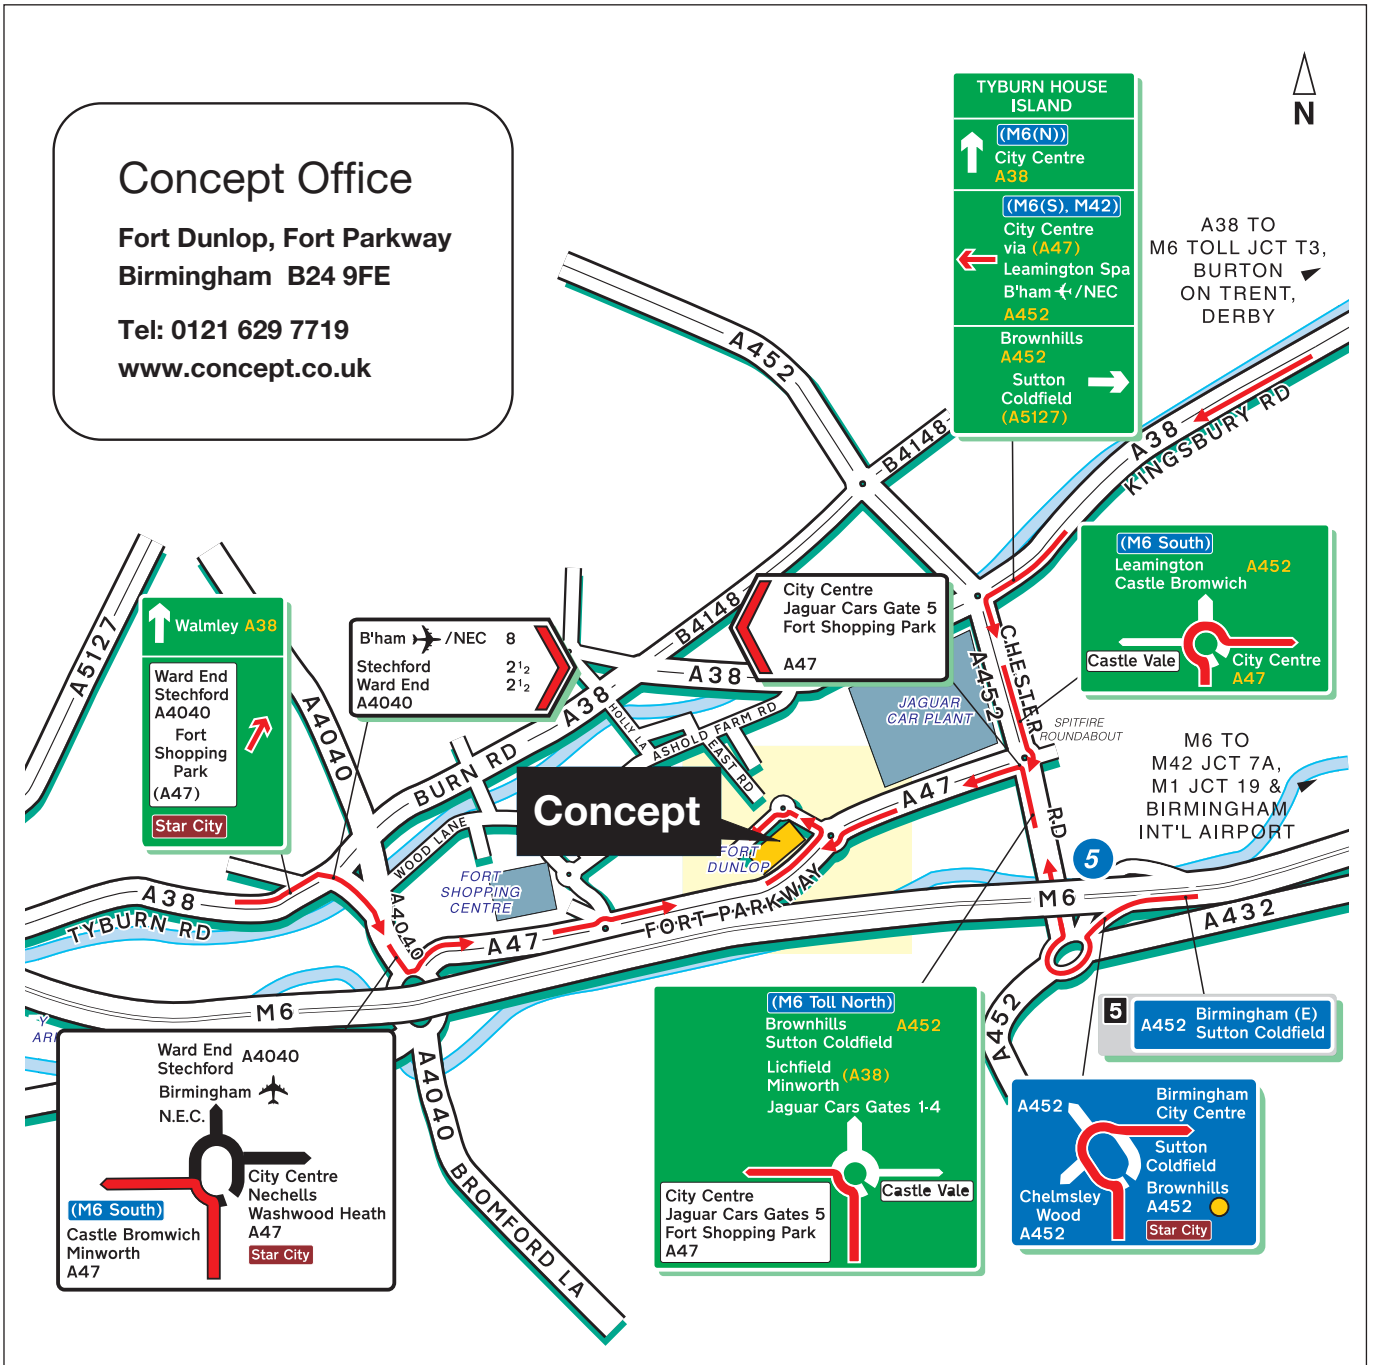

BIRMINGHAM OFFICE

Concept Office

Fort Dunlop, Fort Parkway
Birmingham B24 9FE

Tel: 0121 629 7719
www.concept.co.uk

How to get there by road

From M6 South

- Exit the motorway at Junction 5.
- At the next roundabout take the 3rd exit onto the A452
- At the next roundabout, take the A47 onto the Fort Parkway which leads onto Fort Dunlop

From M6 North / Central Birmingham

- Exit the motorway at Junction 6.
- Take the 4th exit at the roundabout onto the A51277, signposted to the city centre
- At the next set of traffic lights, turn left following the signs to Nechells
- Go straight over the first roundabout, then at the second roundabout turn left onto the A47 Fort Parkway which leads onto Fort Dunlop

How to get there by public transport

Nearest Airports

- Birmingham Airport is located 3 miles from this property which is a 15 minute taxi ride

Trains

- Stechford Train Station is just over a mile from the property and Birmingham New Street Train Station is a 20 minute taxi ride

Taxis

• Atlas	Birmingham	0800 977 4262
• Galaxy Cars	Birmingham	0121 350 1000
• Eagle Executive Cars	Birmingham	0121 377 7474

Bus Routes

There is a shuttle bus service which runs direct to Fort Dunlop from Birmingham City Centre