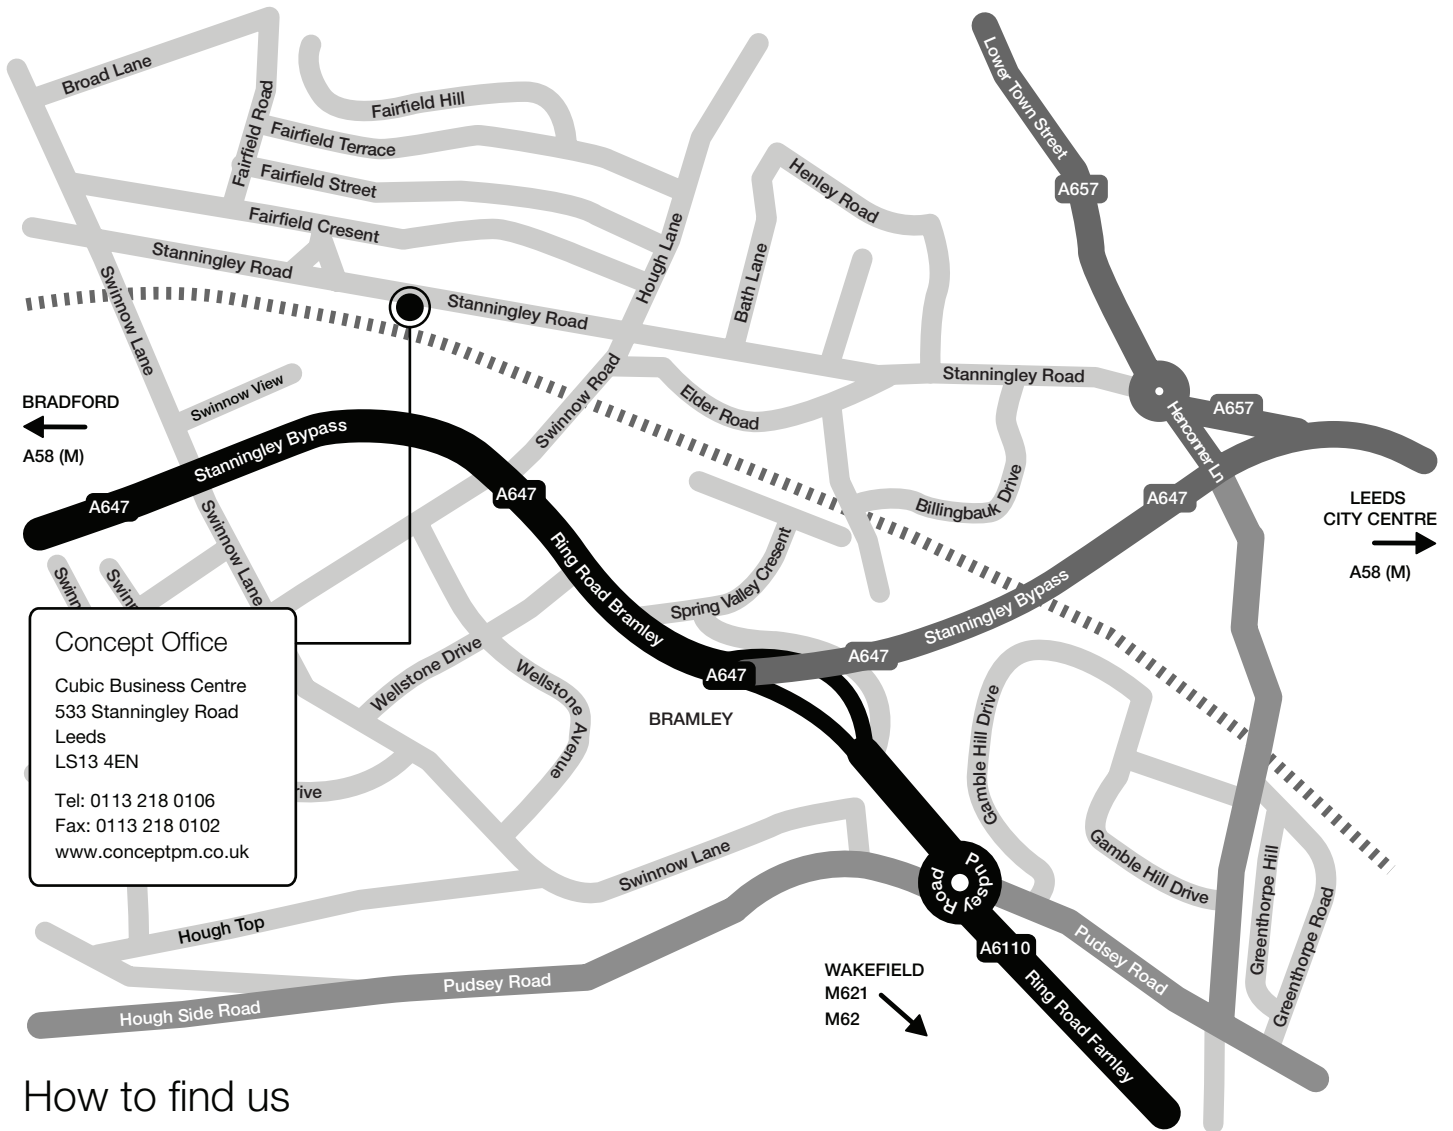

LEEDS MAP

Concept Office
Cubic Business Centre
533 Stanningley Road
Leeds
LS13 4EN
Tel: 0113 218 0106
Fax: 0113 218 0102
www.conceptpm.co.uk

How to find us

BY ROAD

From the South M1

At junction 43 take a slight right onto M621 (signs for Leeds (Centre)/M621). At junction 1, take the Ring Road exit to A6110/Dewsbury/A653. At the roundabout, take the 3rd exit onto A6110/Ring Road Beeston heading to A62. Continue to follow A6110 going through 5 roundabouts. Take the ramp onto the A647. Take the exit toward Bramley/Pudsey. Turn right at Swinnow Road then turn left at Stanningley Road. The Concept office is about 250m ahead.

From the North A1 (M)

At junction 45, take the A64 exit to York/Leeds (North). At the roundabout, take the 5th exit onto A64 heading to Leeds. At the roundabout, take the 1st exit onto A6120/Ring Road Bramley. At Seacroft, take the 3rd exit onto A64/Barwick Rd. Continue to follow A64. Continue on A58(M). Continue on A58/Wellington Rd. Continue on A647/Canal Street. Continue to follow A647. Take the exit toward Bramley/Pudsey. Turn right at Swinnow Road then turn left at Stanningley Road. The Concept office is about 250m ahead.

From the West M62

Slight left at M606 (signs for Bradford/M606/Cleckheaton/A638). At the roundabout, take the 2nd exit onto the ramp. At the roundabout, take the 1st exit onto A6177/Rooley Lane. Slight left to stay on A6177/Rooley Lane. Continue to follow A6177. Turn right at A647/Leeds Road. Turn left at A647/Gipsy St. Continue to follow A647. At the roundabout, take the 2nd exit onto B6157/Bradford Road. Continue to follow B6157. Continue on Stanningley Road. The Concept office is about 500m ahead.

Car Parking:

There is ample visitor parking onsite.

BY RAIL

Both New Pudsey and Bramley Railway Stations are within close proximity to the Concept office.

BY AIR

Leeds / Bradford airport is approximately 25 minute drive away.